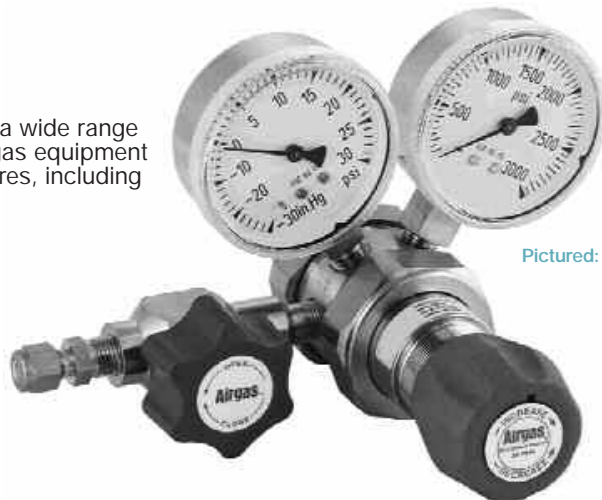

Ammonia in Air			Pricing Reference Number			Equipment Recommendations		
Concentration	Cylinder Size	Contents ft ³	Primary Standard	Certified Standard	Batch Analysis	Description Product Number	Delivery Pressure Range (psig)	Page Number
2.5 - 99 ppm	150A	146	AIEPAMA	AIECAMA	AIEBAMA	Two-Stage Regulator Y12-C445 * 705	A = 0-25 B = 0-50 D = 0-100 F = 0-250	E29
	80A	84	AIFPAMA	AIFCAMA	AIFBAMA			
	33A	29	AIGPAMA	AIGCAMA	AIGBAMA			
100 - 9999 ppm	150A	146	AIEPAMB	AIECAMB	AIEBAMB	Single-Stage Y11-C444 * 705		E28
	80A	84	AIFPAMB	AIFCAMB	AIFBAMB			
	33A	29	AIGPAMB	AIGCAMB	AIGBAMB			
1 - 2.5%	150A	148	AIEPAMC	AIECAMC	AIEBAMC	Cross Purge Y99-CPA4705		E45
	80A	86	AIFPAMC	AIFCAMC	AIFBAMC			
	33A	30	AIGPAMC	AIGCAMC	AIGBAMC			

Not available in Air over 8%.
Primary Standards available for concentrations greater than 25 ppm.
Standard Valve Outlet: CGA 705
Certificate of Analysis included.

* Insert Delivery Pressure Range Code

Ammonia in Argon			Pricing Reference Number			Equipment Recommendations		
Concentration	Cylinder Size	Contents ft ³	Primary Standard	Certified Standard	Batch Analysis	Description Product Number	Delivery Pressure Range (psig)	Page Number
5 - 99 ppm	150A	153	AREPAMA	ARECAMA	AREBAMA	Two-Stage Regulator Y12-C445 * 705	A = 0-25 B = 0-50 D = 0-100	E29
	80A	82	ARFPAMA	ARFCAMA	ARFBAMA			
	33A	35	ARGPAMA	ARGCAMA	ARGBAMA			
100 - 9999 ppm	150A	153	AREPAMB	ARECAMB	AREBAMB	Single-Stage Y11-C444 * 705		E28
	80A	82	ARFPAMB	ARFCAMB	ARFBAMB			
	33A	35	ARGPAMB	ARGCAMB	ARGBAMB			
1 - 4%	150A	156	AREPAMC	ARECAMC	AREBAMC	Cross Purge Y99-CPA4705		E45
	80A	83	ARFPAMC	ARFCAMC	ARFBAMC			
	33A	36	ARGPAMC	ARGCAMC	ARGBAMC			

Primary Standards available for concentrations greater than 25 ppm.
Standard Valve Outlet: CGA 705
Certificate of Analysis included.

* Insert Delivery Pressure Range Code

Airgas offers a wide range of specialty gas equipment for gas mixtures, including regulators.